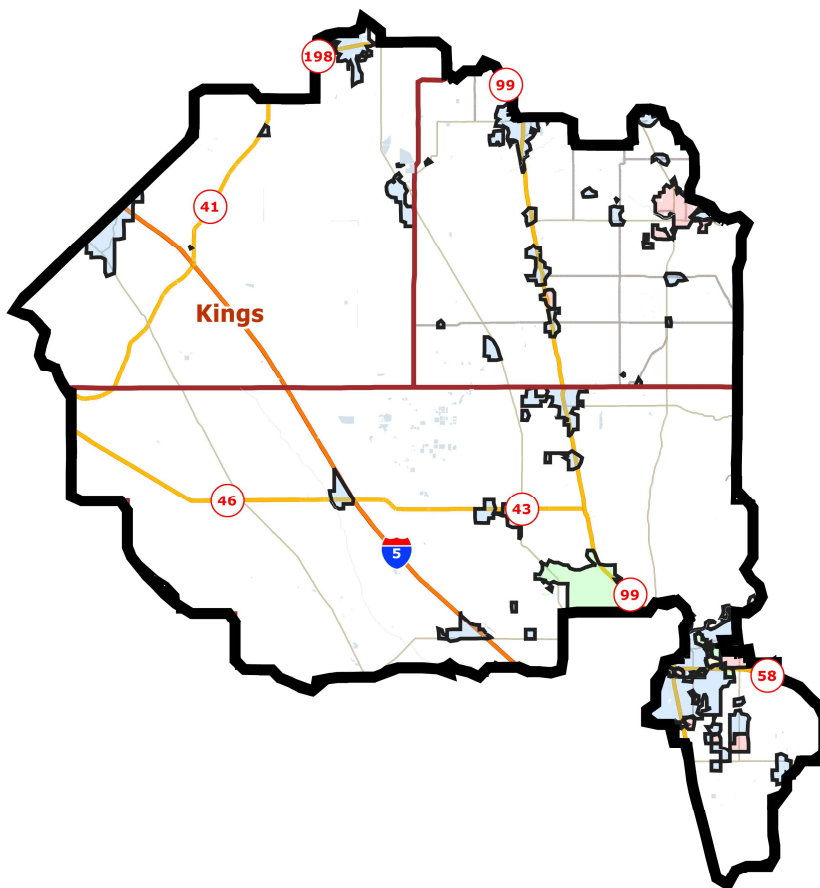

California Congressional Districts

District: 22

Field	Value
District	22

©2021 CALIPER; ©2020 HERE