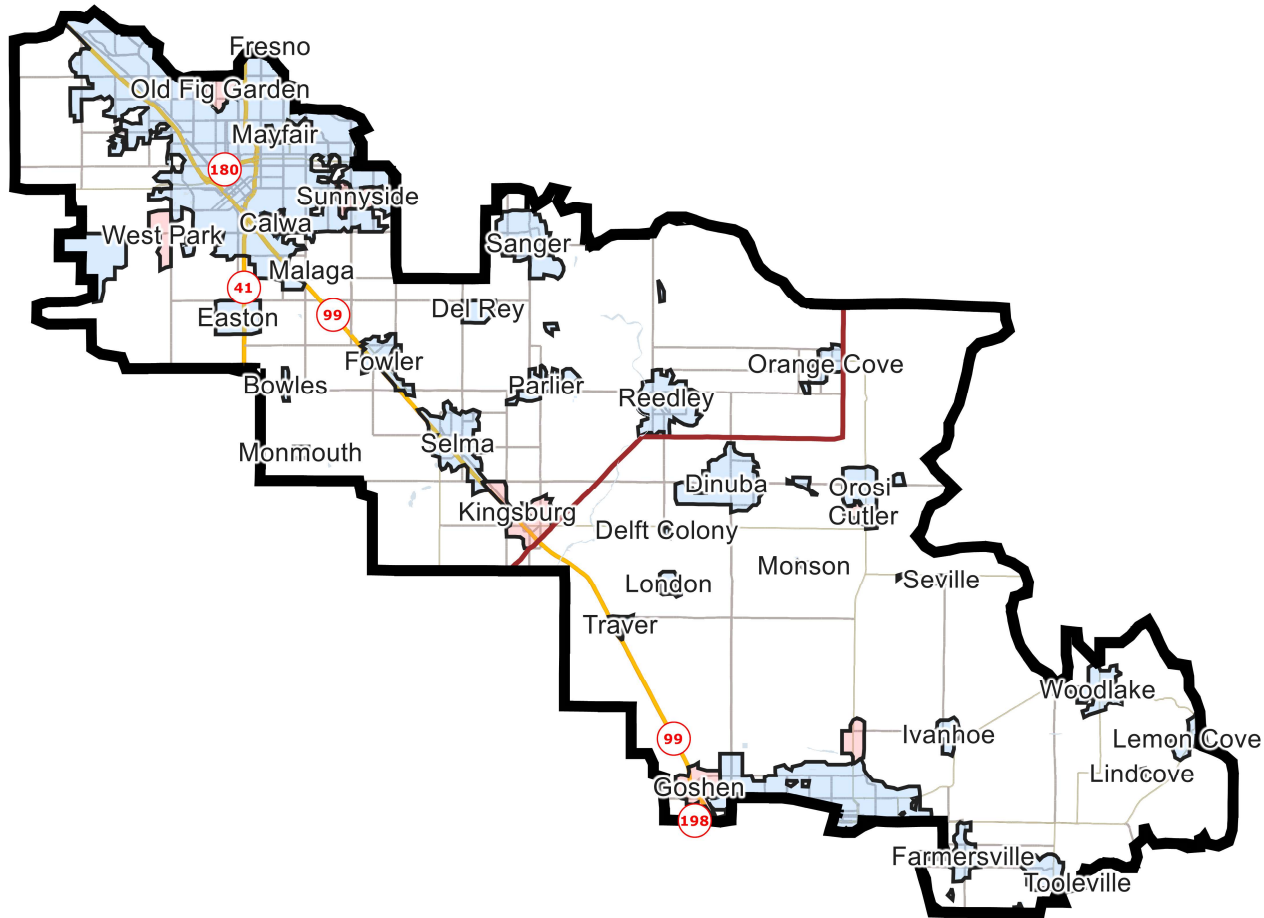

# California Congressional Districts

## District: 21

Field	Value
District	21

©2021 CALIPER; ©2020 HERE

SHA-512: 49d40b0cd1c2a92c6a3321e420082eb335c72c08fbb85b5fccc7de0b53fa49ccaf01e2681be0fbcdb4e59cbf6c744dc504be0b1fd720fde9321c878c36bd99e2