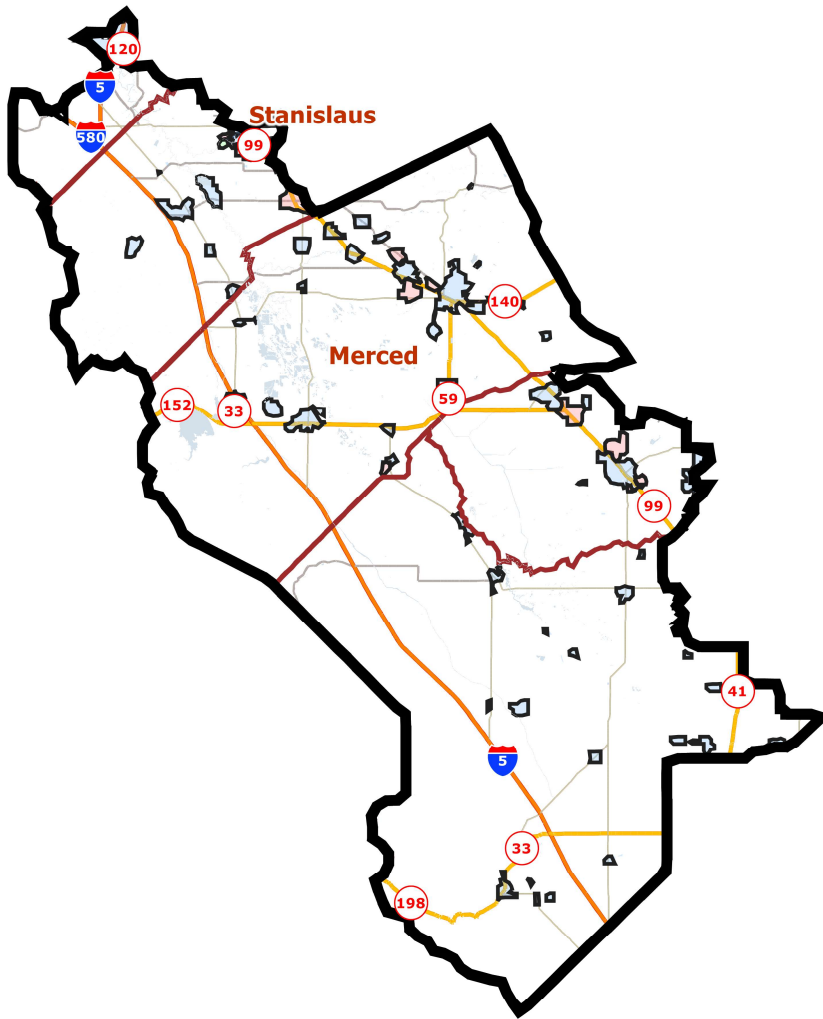

California Congressional Districts

District: 13

Field	Value
District	13

©2021 CALIPER; ©2020 HERE